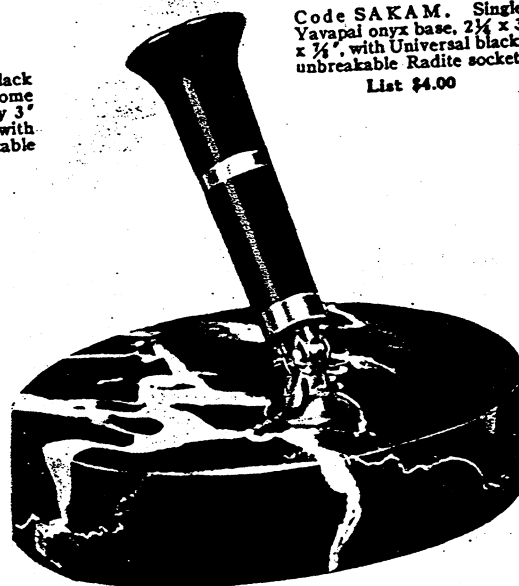

78—Desk Stand.

Code ZYUBG. Single black and gold Italian marble oval base, approximately $.4 \times 3 \times \frac{3}{4}$, with Universal black, unbreakable Radite socket.
List $5.00